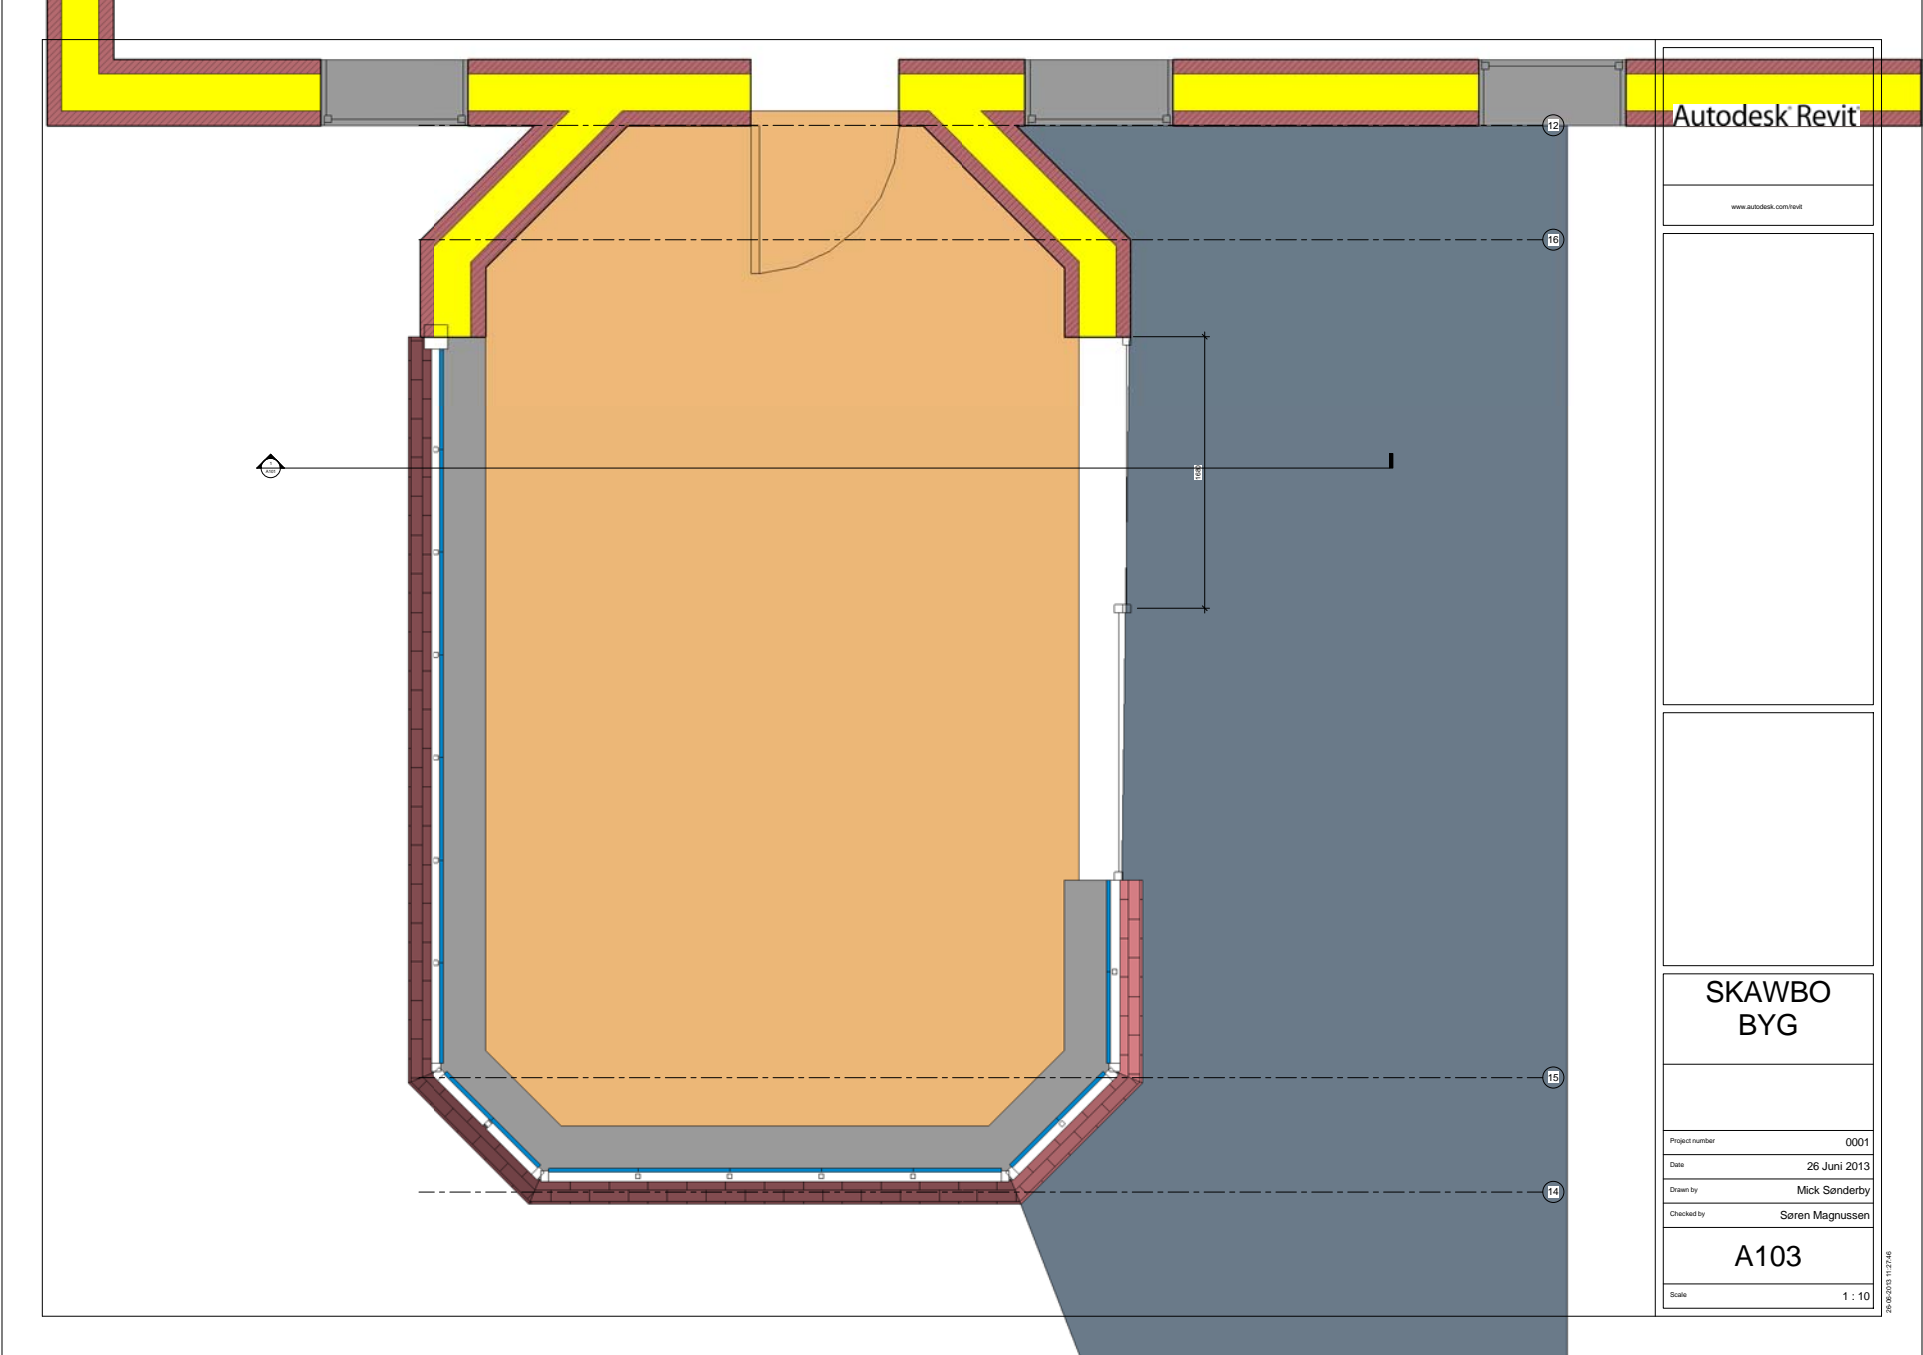

Autodesk Revit

www.autodesk.com/revit

uk revit
2220

sålbare
600

bord fundament
900

SKAWBO
BYG

Project number 0001
Date 26 Juni 2013
Drawn by Mick Sønderby
Checked by Søren Magnussen

A101

Scale 1 : 10

2013/06/26 11:27:45

1 Section 1
1:10

Autodesk Revit

www.autodesk.com/revit

**SKAWBO
BYG**

Project number	0001
Date	26 Juni 2013
Drawn by	Mick Sønderby
Checked by	Søren Magnussen

A103

Scale	1 : 10
-------	--------

2013/06/26 11:27:46

Autodesk Revit

www.autodesk.com/revit

SKAWBO
BYG

Project number	0001
Date	26 Juni 2013
Drawn by	Mick Sønderby
Checked by	Søren Magnussen

A104

Scale	
-------	--